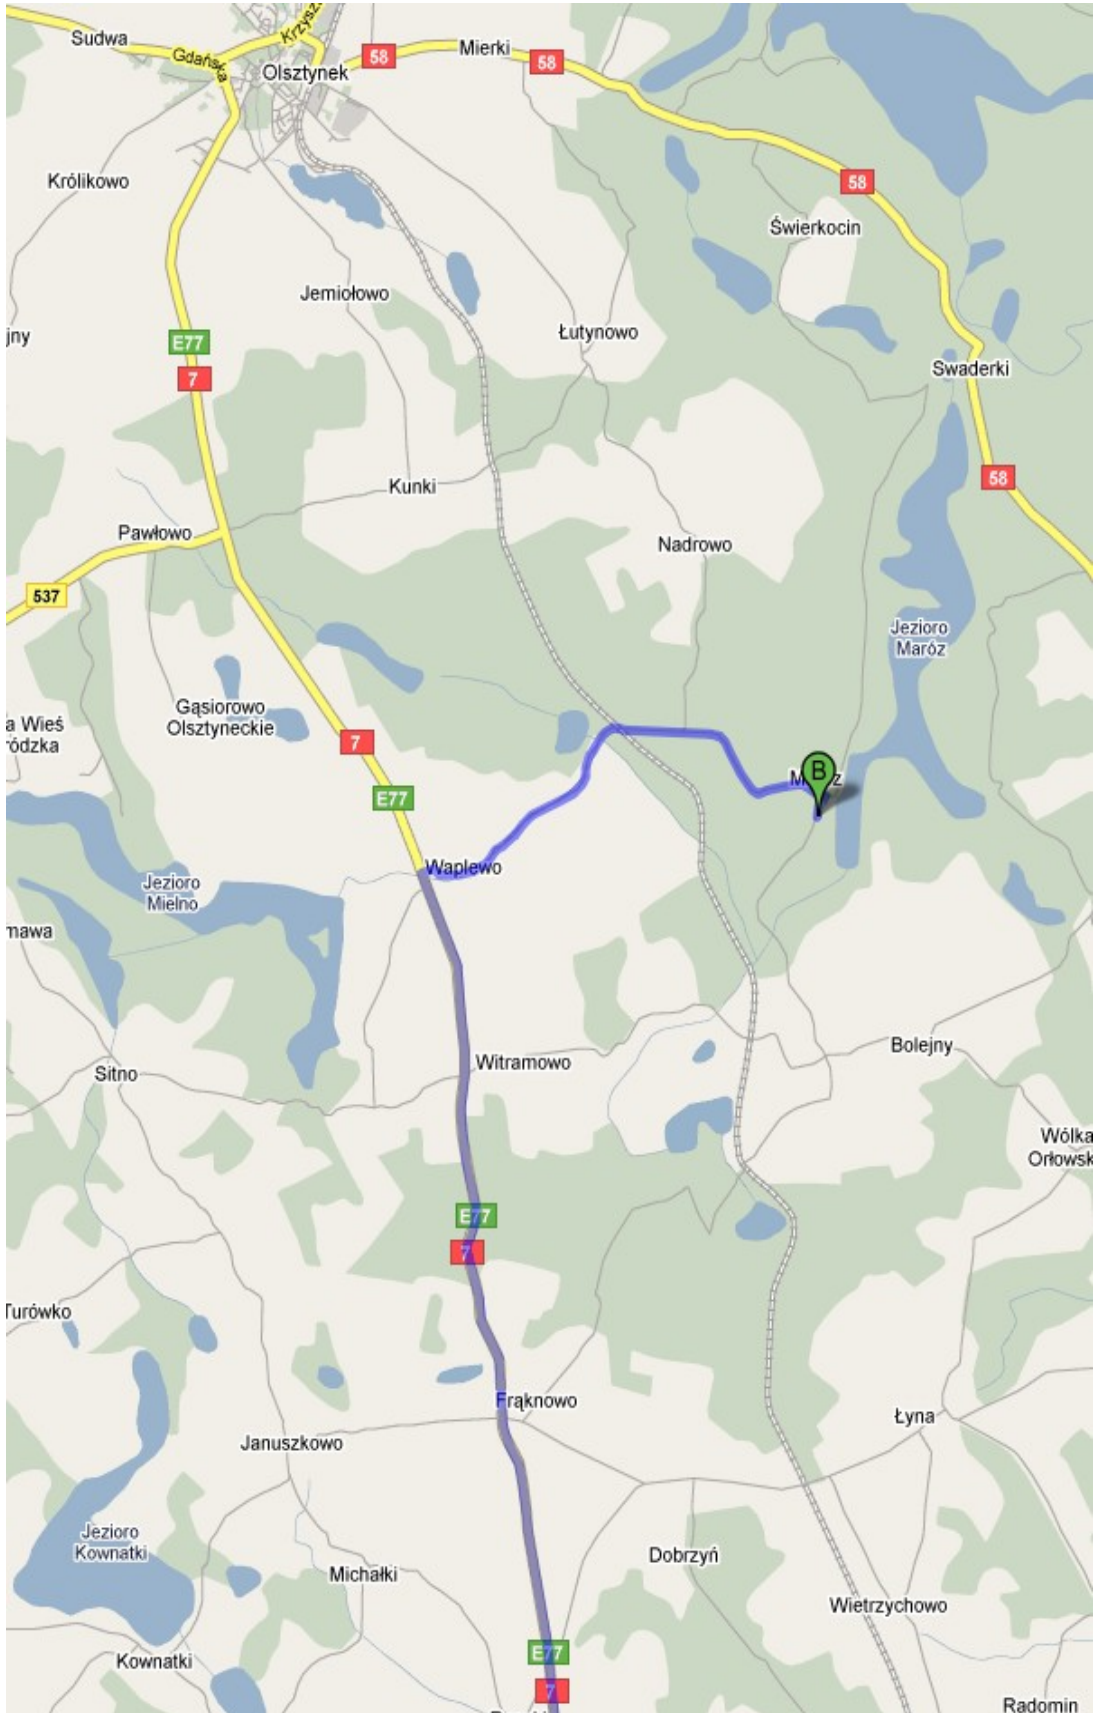

How to get to CPEE 2099

Site: **Wojskowy Dom Wypoczynkowy "Warmia"**
in **Waplewo/Maróz**

Route form **Warsaw**:

How to get to CPEE 2009

Zoom near Waplewo, turn to Maróz:

How to get to CPEE 2009

Orientation on CPEE site (Waplewo/Maróz)